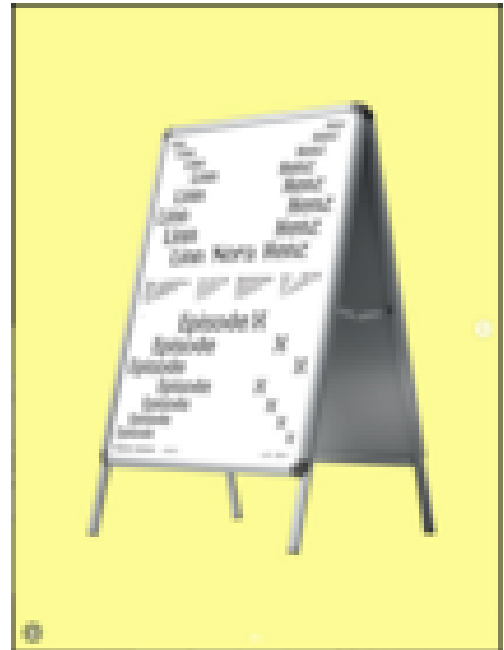

EXCURSION, VISITE GUIDÉE, ANIMATION, BIEL/BIENNE

VERNISSAGE LINN NORA HENZ

Episode X

solo exhibition by Linn Nora Henz

VERNISSAGE 10.4 16h

Linn Nora Henz is an artist with a background in cinema, working conceptually with image, language, time and space. Through a gestural approach, she infiltrates established structures, revealing the performative undercurrents and the ambiguity of the contemporary. Her gaze is committed to how esthetics are inherited and instrumentalised, and on the ways they condition and charge objects and subjects. Bringing forth both materialized and mental images, Linn Nora exposes and celebrates their trickery and artifice, adapting traditional image-making techniques to her resources. Maintaining a « movable studio », she draws son exchange networks and collaborations to source materials and refined knowhow, thereby reconciling and defending her taste for both quality and autonomy.

HORAIRES D'OUVERTURE

Le 10 avr. 2026
Vendredi

16:00

CONTACT

Espace Annexe
Champagneallee 2 / Allée de la Champagne 2
2502 Biel/Bienne

info@espace-annexe.ch
espace-annexe.ch