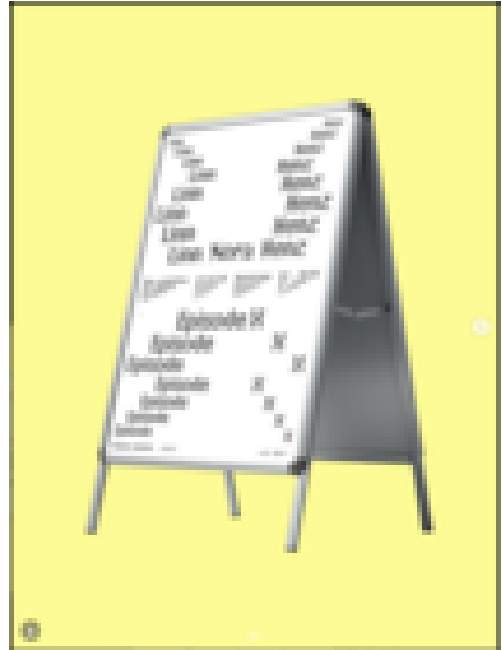

EXCURSIONS, GUIDED TOURS, ANIMATION, BIEL/BIENNE

VERNISSAGE LINN NORA HENZ

Episode X

solo exhibition by Linn Nora Henz

VERNISSAGE 10.4 16h

Linn Nora Henz is an artist with a background in cinema, working conceptually with image, language, time and space. Through a gestural approach, she infiltrates established structures, revealing the performative undercurrents and the ambiguity of the contemporary. Her gaze is committed to how esthetics are inherited and instrumentalised, and on the ways they condition and charge objects and subjects. Bringing forth both materialized and mental images, Linn Nora exposes and celebrates their trickery and artifice, adapting traditional image-making techniques to her resources. Maintaining a « movable studio », she draws son exchange networks and collaborations to source materials and refined knowhow, thereby reconciling and defending her taste for both quality and autonomy.

OPENING HOURS

The 10 Apr 2026
Friday

16:00

CONTACT

Espace Annexe
Champagneallee 2 / Allée de la Champagne 2
2502 Biel/Bienne

info@espace-annexe.ch
espace-annexe.ch