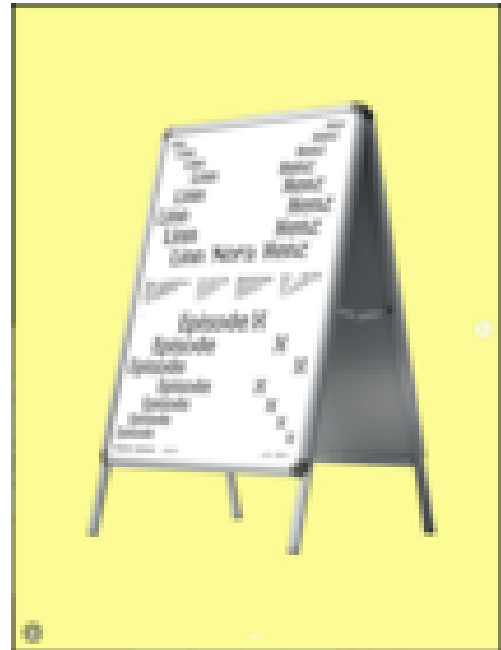

EXKURSION, FÜHRUNG, ANIMATION, BIEL/BIENNE

VERNISSAGE LINN NORA HENZ

Episode X

solo exhibition by Linn Nora Henz

VERNISSAGE 10.4 16h

Linn Nora Henz is an artist with a background in cinema, working conceptually with image, language, time and space. Through a gestural approach, she infiltrates established structures, revealing the performative undercurrents and the ambiguity of the contemporary. Her gaze is committed to how esthetics are inherited and instrumentalised, and on the ways they condition and charge objects and subjects. Bringing forth both materialized and mental images, Linn Nora exposes and celebrates their trickery and artifice, adapting traditional image-making techniques to her resources. Maintaining a « movable studio », she draws son exchange networks and collaborations to source materials and refined knowhow, thereby reconciling and defending her taste for both quality and autonomy.

ÖFFNUNGSZEITEN

10. Apr. 2026
Freitag

16:00

CONTACT

Espace Annexe
Champagneallee 2 / Allée de la Champagne 2
2502 Biel/Bienne

info@espace-annexe.ch
espace-annexe.ch